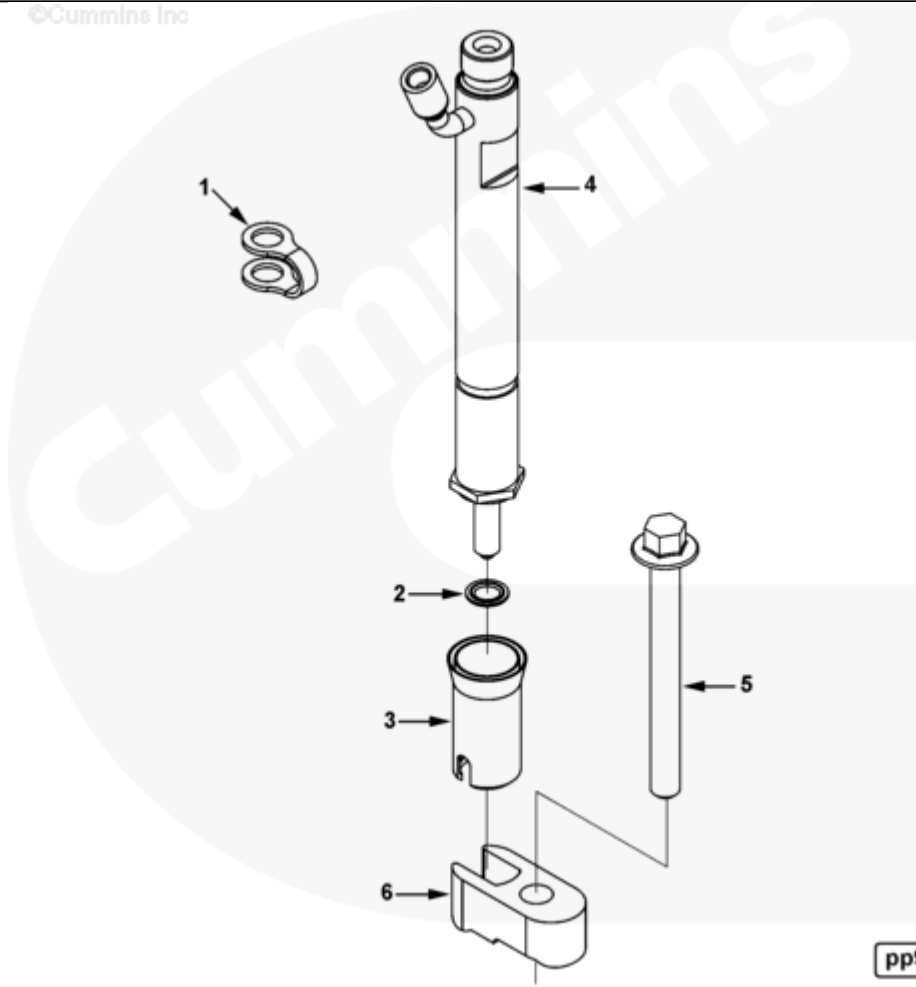

Parts Catalog - Option Detail

Electronic Parts Catalog - Option Detail				
Option	Group	Graphic	Film Card	Date
PP1221	06.01	pp981gj	Z	13-JAN-96
Engines	6C8.3, C GAS PLUS CM556, G8.3, G8.3 CM558, GTA8.3 CM558, ISC CM2150, ISC CM554, ISC CM850, ISC8.3 CM2250, ISC8.3 G CM2180 C101, ISL CM2150, ISL CM554, ISL CM850, ISL G CM2180, ISL8.9 CM2150 L110, ISL8.9 CM2880 L112, ISL9 CM2150 SN, ISL9 CM2250, ISL9 CM2350 L101, ISL9 CM2350 L111, ISLE4 CM850, L GAS PLUS CM556, L8.9, L8.9 L121, L8.9G CMOH2.0 L125B, L9 CM2350 L116B, L9 CM2350 L119B, L9 CM2350 L120C, L9 CM2350 L123B, L9.3 L105, L9.5 L117, L9N CM2380 L124B, QSC8.3 CM2250, QSC8.3 CM2880 C102, QSC8.3 CM554, QSC8.3 CM850(CM2850), QSL9 CM2250, QSL9 CM2250 L115, QSL9 CM2350 L102, QSL9 CM2350 L107, QSL9 CM2350 L118, QSL9 CM2350 L122, QSL9 CM554, QSL9 CM850(CM2850), QSL9 G CM558, QSL9 M CM2250 L106, QSL9.3 CM2880 L113			

SMALL | MEDIUM | LARGE

Cart	Ref No	Part Number	Part Description	Required	Remarks
View My Cart					
		PP1221	Fuel Injector		Fuel Injector...(More)

					CPL: 1221
<input type="checkbox"/>		3802202	Injector Kit		
	1	3903380	Banjo Connector Seal	1	6.2mm
<input type="checkbox"/>	2	3906659	Injector Seal	1	For 7mm Head
<input type="checkbox"/>	3	3909886	Injector Seal	1	
	4	3913735	Injector	1	Serviced as 3802202
<input type="checkbox"/>	5	3902112	Hexagon Flange Head Cap Screw	6	M8 x 1.25 x 80
<input type="checkbox"/>	6	3910279	Injector Clamp	6	